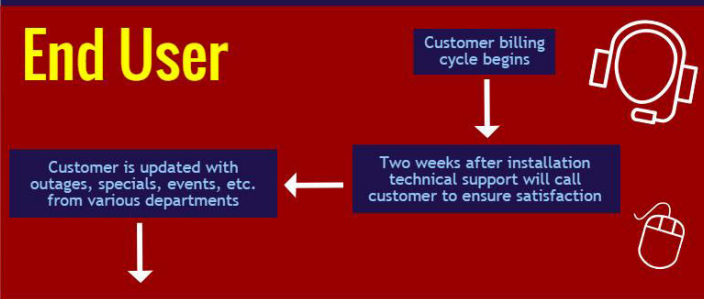

Wisper Residential Process

What can you expect from Wisper?

Installation

Determines mounting location

Support

End User

Customer

For more information, call Sales (800)-765-7772 Ext. 3