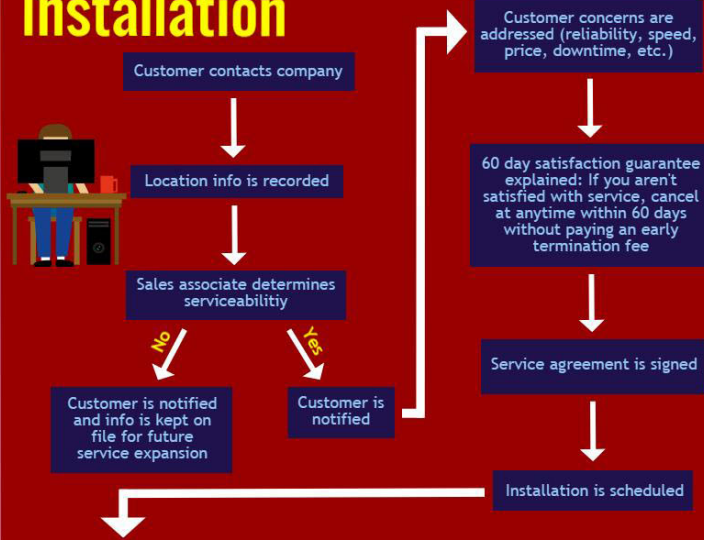

Wisper Residential Process

What can you expect from Wisper?

Installation

Determines mounting location

Support

End User

Customer

For more information, call Sales (800)-765-7772 Ext. 3