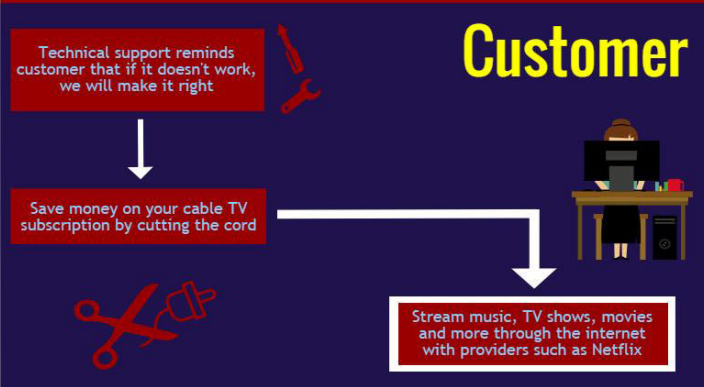

Wisper Residential Process

What can you expect from Wisper?

Installation

Determines mounting location

Support

End User

Customer

For more information, call Sales (800)-765-7772 Ext. 3